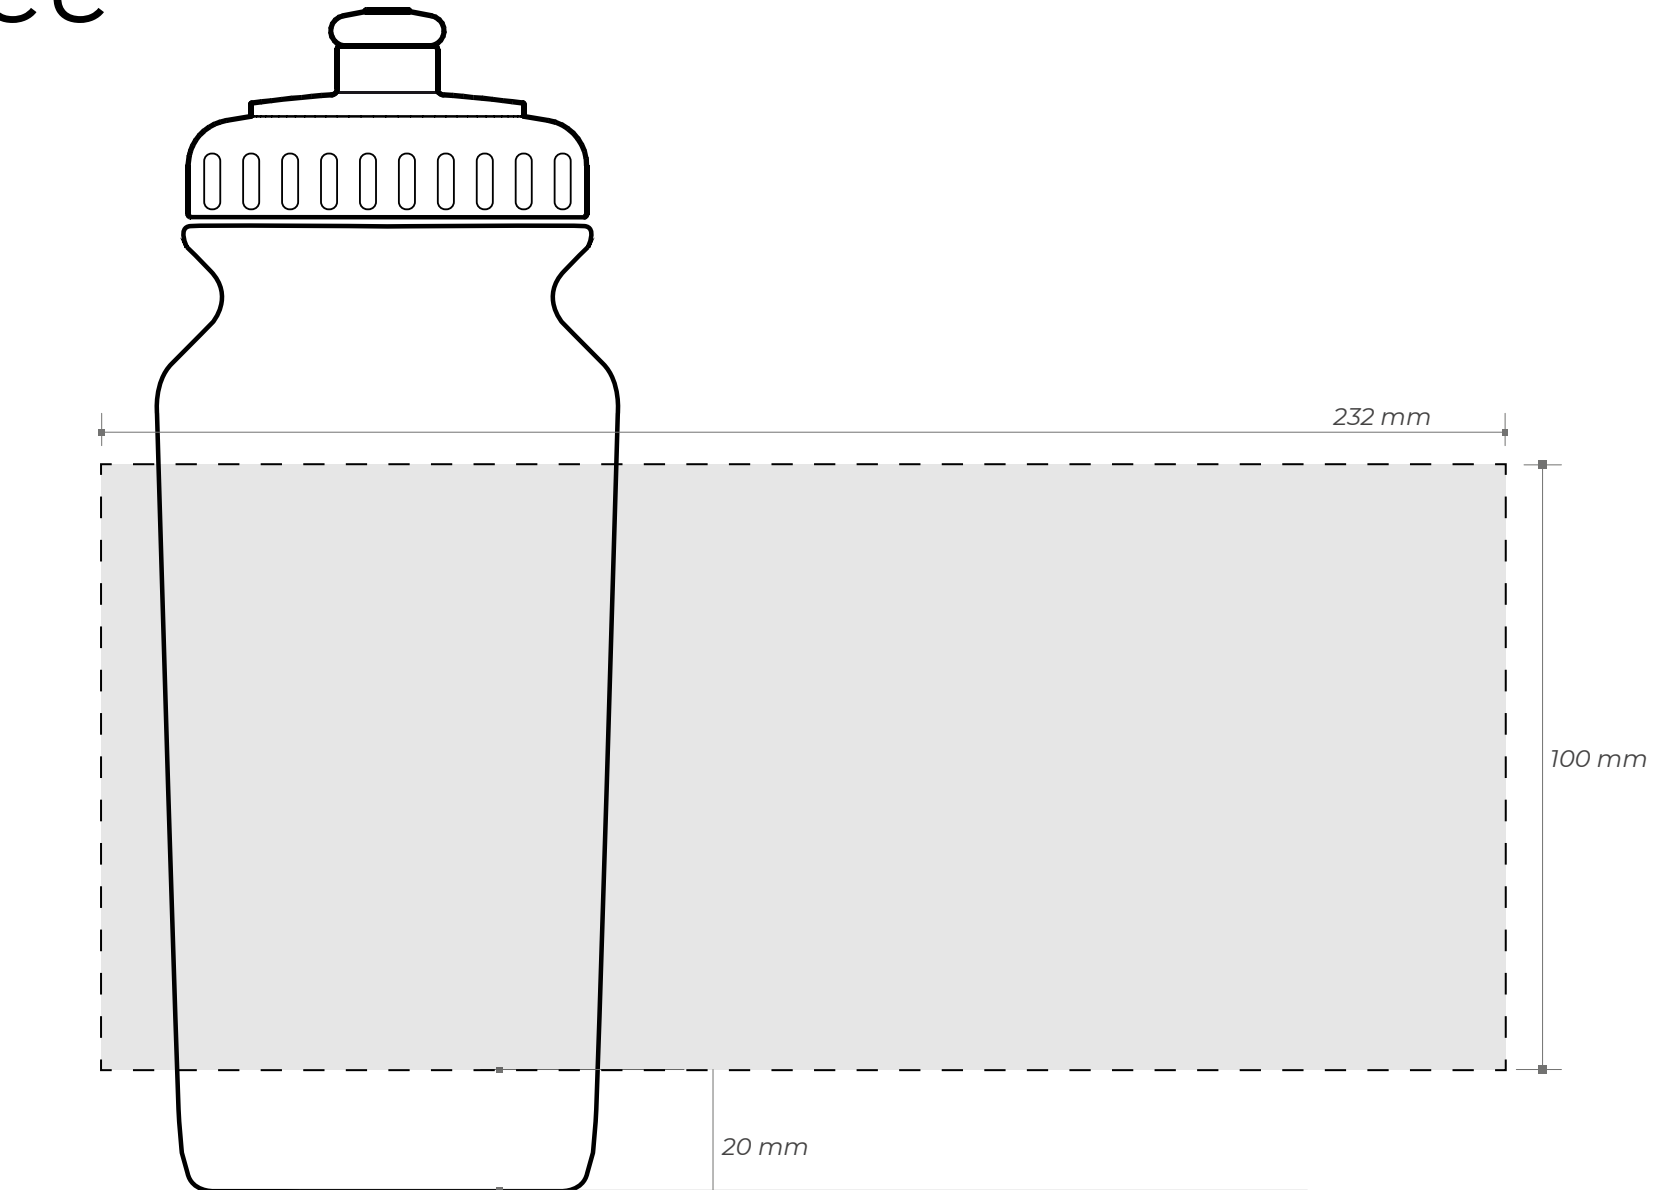

FOX

500cc

ULTRA CAP

PrintArea

ANDRIOLO
bottle your ideas

*The impression can not close on the circumference of the bottle:
it's necessary to consider a non-printable area (approx. 0,8 cm width)*

FOX

500cc

LEO CAP

PrintArea

ANDRIOLO
bottle your ideas

*The impression can not close on the circumference of the bottle:
it's necessary to consider a non-printable area (approx. 0,8 cm width)*