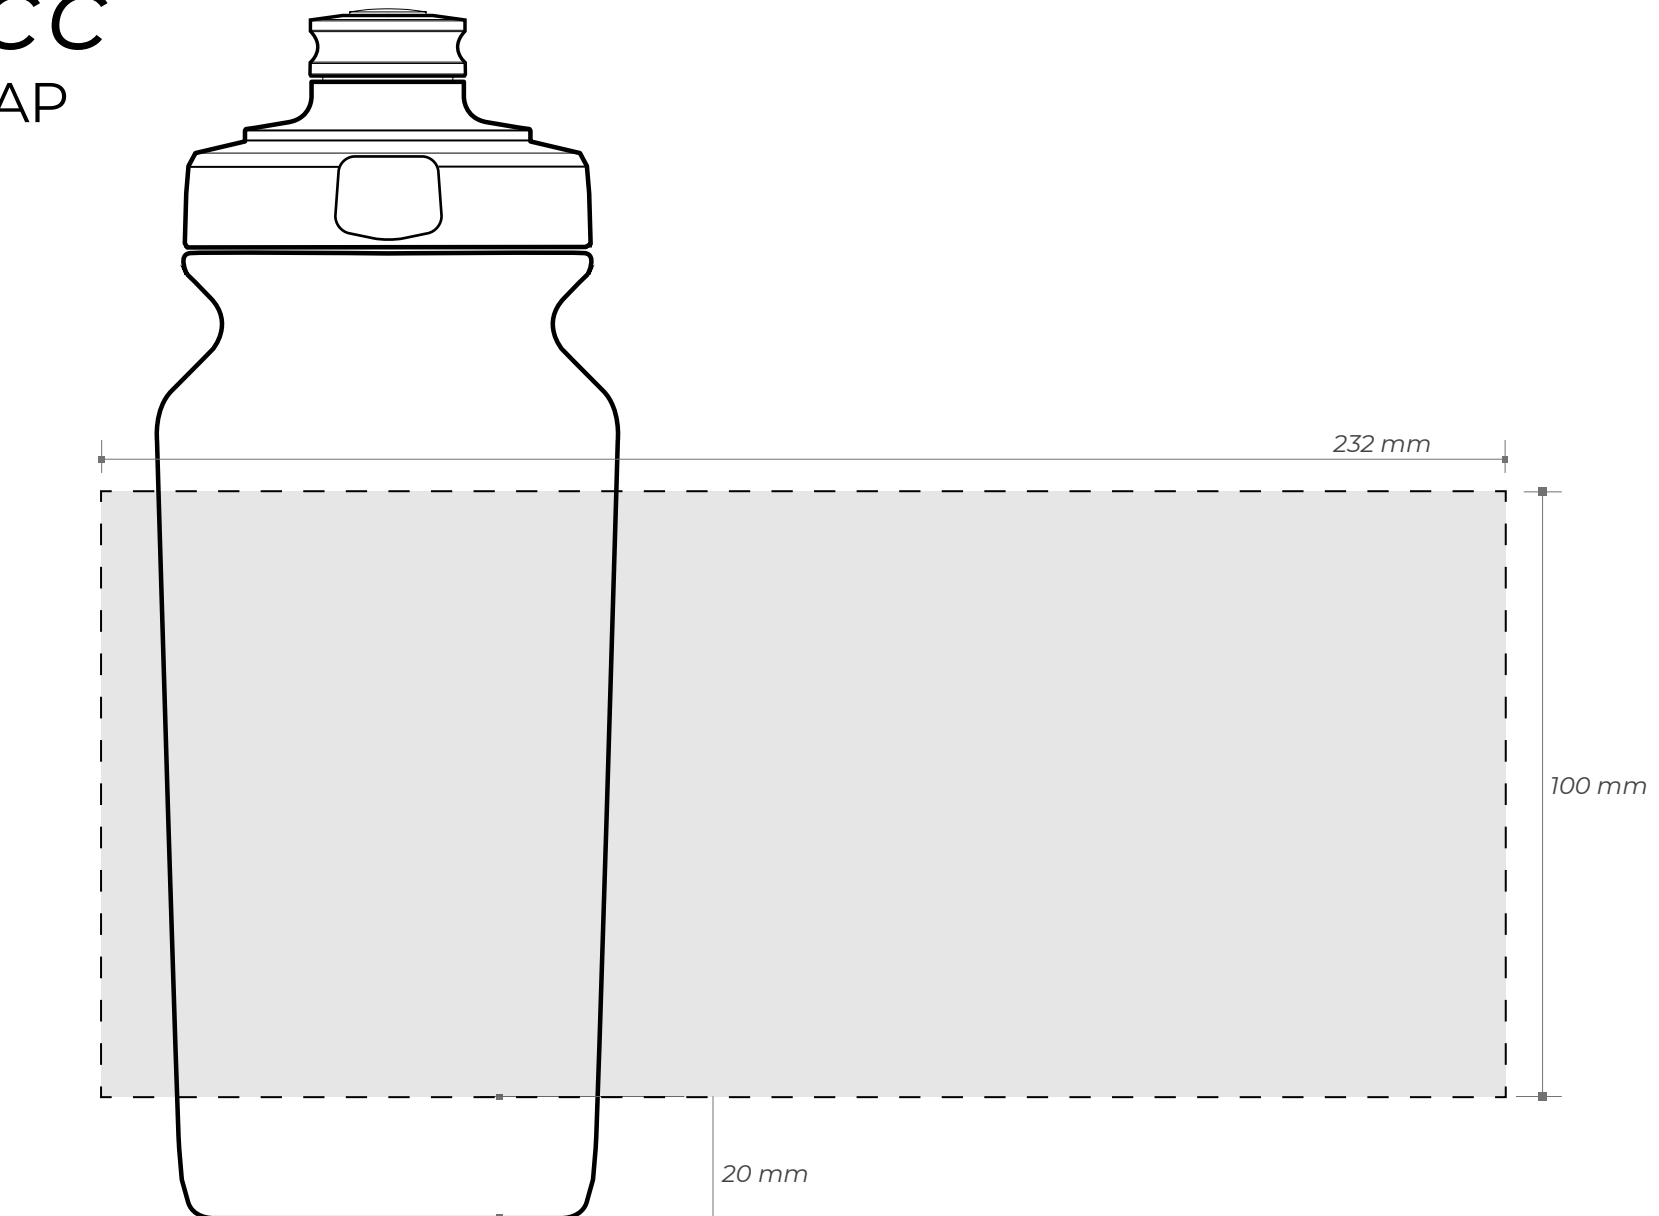

FOX

500cc

ULTRA CAP

PrintArea

ANDRIOLO
bottle your ideas

*The impression can not close on the circumference of the bottle:
it's necessary to consider a non-printable area (approx. 0,8 cm width)*

FOX

500cc

LEO CAP

PrintArea

ANDRIOLO
bottle your ideas

*The impression can not close on the circumference of the bottle:
it's necessary to consider a non-printable area (approx. 0,8 cm width)*